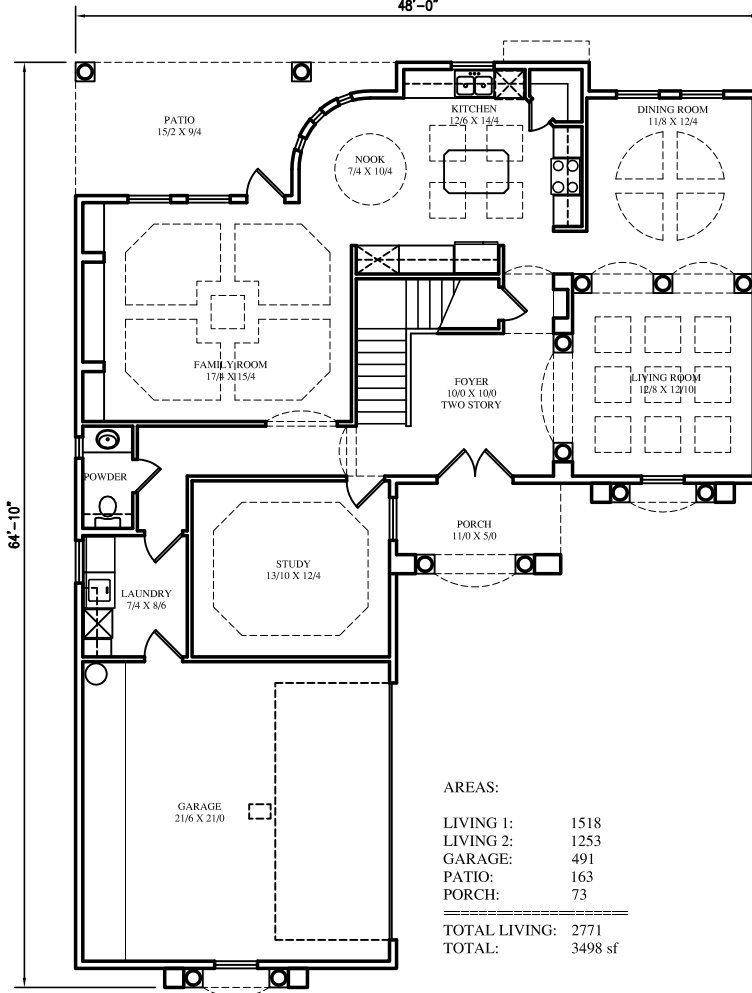

48'-0"

64'-10"

AREAS:

LIVING 1:	1518
LIVING 2:	1253
GARAGE:	491
PATIO:	163
PORCH:	73
<hr/>	
TOTAL LIVING:	2771
TOTAL:	3498 sf